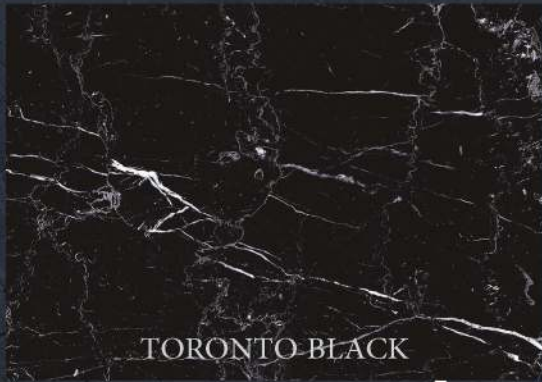

face: 6
120*60

MARUN CREAM

face: 6
120*60

JUAN CREAM

face: 5
120*60

OTAVA CREAM

face: 3
120*60

TORONTO BLACK