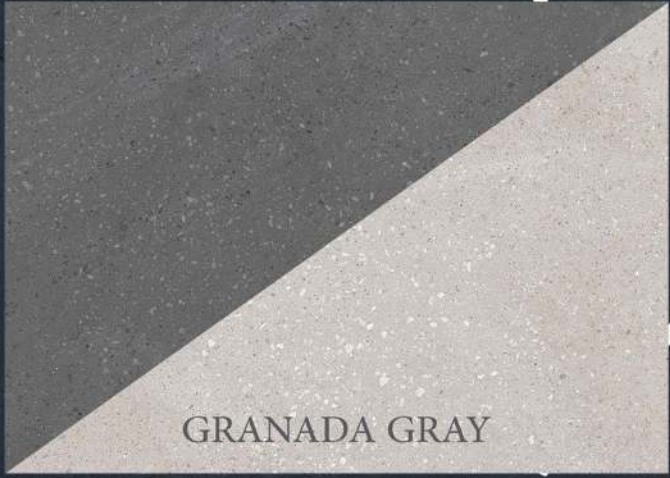

face: 3
Structure
120*60

VARNA GRAY

face: 6
120*60

COLORADO GRAY

face: 5
120*60

GRANADA GRAY

face: 5
120*60

BOSTON BROWN