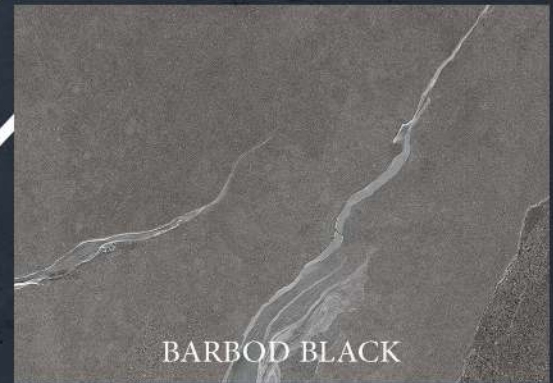

face: 4
120*60

VISION

face: 5
120*60

VITRA CREAM

face: 3
120*60

VITRA GRAY

face: 3
120*60

BARBOD BLACK