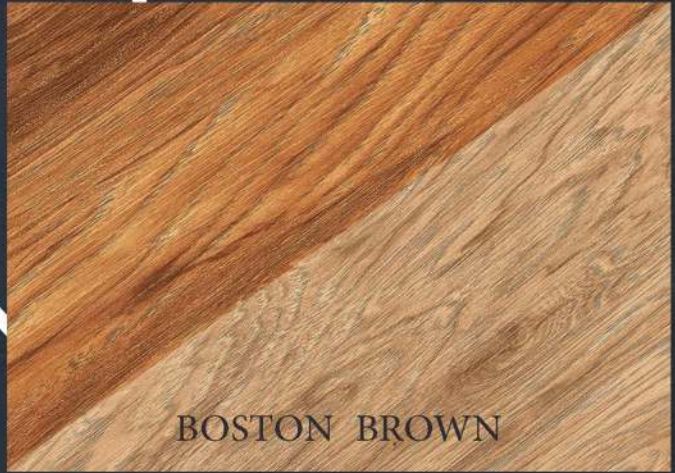

face: 3
Structure
120*60

VARNA GRAY

face: 6
120*60

COLORADO GRAY

face: 5
120*60

GRANADA GRAY

face: 5
120*60

BOSTON BROWN