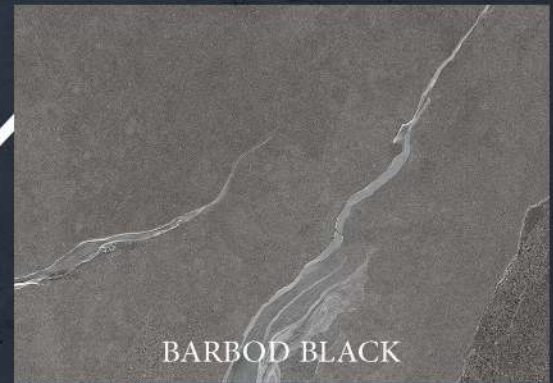

VITRA CREAM

face: 3
120*60

VITRA GRAY

face: 3
120*60

BARBOD BLACK

face: 5
120*60

BARBOD GRAY

GEORGIA DARK GRAY