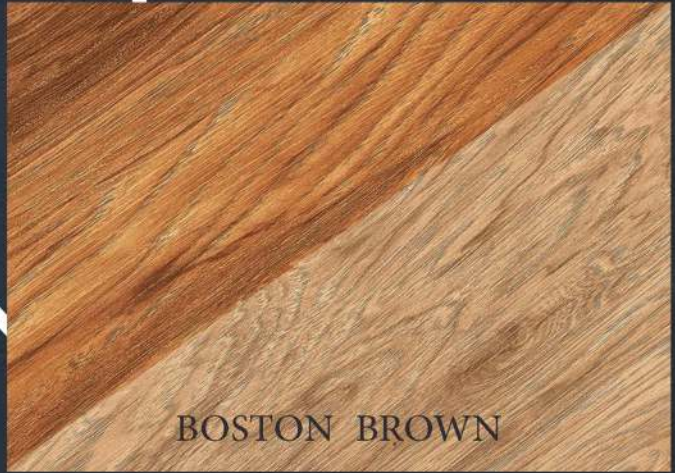

face: 3  
Structure  
120\*60

VARNA GRAY

face: 3  
120\*60

COLORADO GRAY

face: 6  
120\*60

face: 5  
120\*60

GRANADA GRAY

face: 5  
120\*60