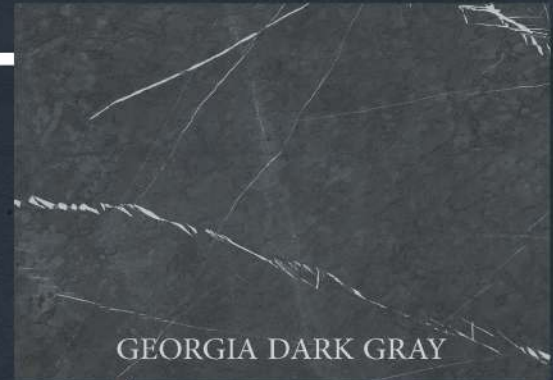

BARBOD BLACK

face: 5  
120\*60

BARBOD GRAY

GEORGIA DARK GRAY

face: 5  
120\*60

BARBOD CREAM

face: 5  
120\*60

BARBOD BROWN